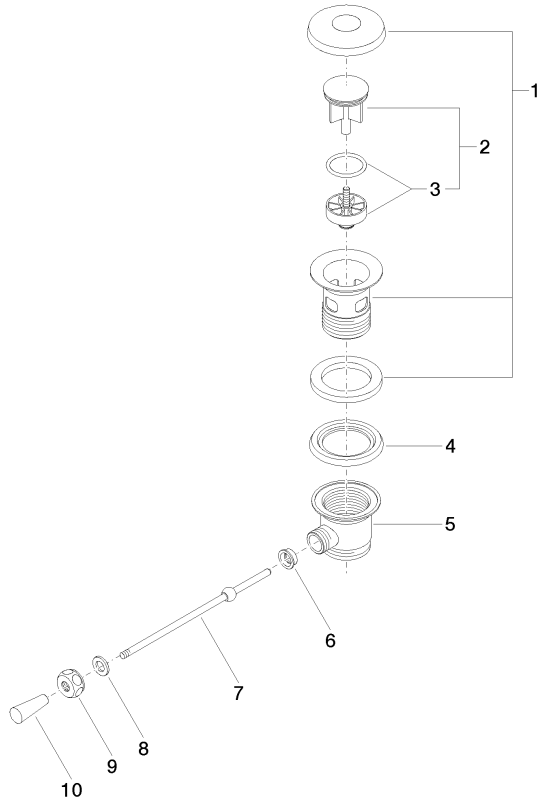

Basin Waste 1 1/4" - Champagne (22kt Gold)

IMO

10 300 970

- length of knee lever 185 mm

Only suitable for basins with an overflow.

Fits: IMO, LULU, MADISON, MEM, TARA,
CL.1, LISSÉ, VAIA, META, CYO

	Champagne (22kt Gold)	10 300 970-47
	Chrome	10 300 970-00
	Brushed Platinum	10 300 970-06
	Platinum	10 300 970-08
	Durabrand (23kt Gold)	10 300 970-09
	Dark Chrome	10 300 970-19
	Light Gold	10 300 970-26
	Brushed Light Gold	10 300 970-27
	Brushed Durabrand (23kt Gold)	10 300 970-28
	Matte Black	10 300 970-33
	Brushed Bronze	10 300 970-42
	Brushed Champagne (22kt Gold)	10 300 970-46
	Brushed Chrome	10 300 970-93
	Brushed Dark Platinum	10 300 970-99

10 300 970

10 300 970

Parts for other finishes can be found here: [Chrome](#)

Spare parts list

No.	Item Number	Name	Quantity used	Delivery time
1	90 11 01 026 00-47	cup	1	30
2	04 31 20 016 00-47	plug	1	30
3	04 28 10 026 00 90	accessories	1	2
4	09 14 03 025 90	seal	1	2
5	09 11 01 023-47	cup	1	30
6	09 14 05 040 90	seal	1	2
7	09 31 09 055-47	pull-rod	1	30
8	09 30 11 049 90	disc	1	2
9	09 23 30 003-47	nut	1	30
10	09 20 01 040-47	handle	1	30